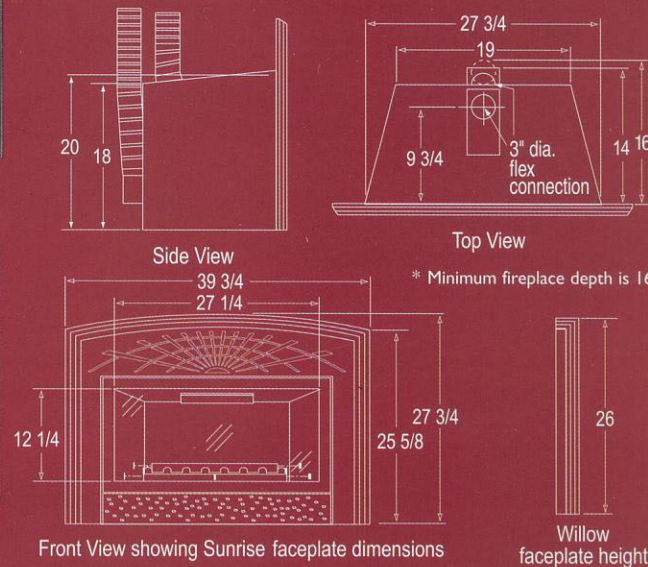

Tuscany Model 34DVi Insert Dimensions

Consult owner's manual for complete installation instructions and proper clearances to combustible surfaces prior to installing fireplace.

Warranty: The manufacturer warrants this fireplace to be free from defects in materials and workmanship at the time of manufacture. There is a limited 10 year warranty on the firebox; 5 year limited warranty on the burner and 1 year limited warranty on the pilot burner assembly and fan motors (if included). The valve carries a limited 1 year warranty unless otherwise specified in the installation manual. Glass, plated/painted finishes and refractory lining are exempt.

All specifications, product designs, materials and colours are subject to change without notice. The actual flame pattern and colour may vary slightly from the illustrations. Diagrams and illustrations not to scale.

CHP/MDR

Langley, BC • Ferndale, WA
Phone: (800) 378-3115 Fax: (866) 300-0927
Email: fireplaces@montigo.com
Part No. XB0507 - 04/2003
Printed in Canada

Available at:

Consult your distributor for local fireplace code information