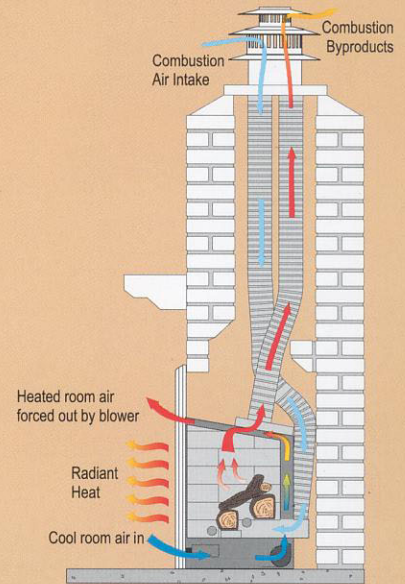

Faceplate Options

1. Choose between three faceplates, each with a distinctive laser-cut design, and an outer cast-iron surround.
2. The faceplates are finished in Satin Black, and the surrounds are finished in Charcoal Grey.
3. Sunrise Pattern, featuring a graceful, arched top
   - Willow Pattern, features an elegant design, and a traditional shape
   - Traditional Faceplate, featuring a rectangular style without laser-cutting, except for a subtle pattern on the bottom panel

Tuscany Direct Vent insert shown with Willow faceplate.