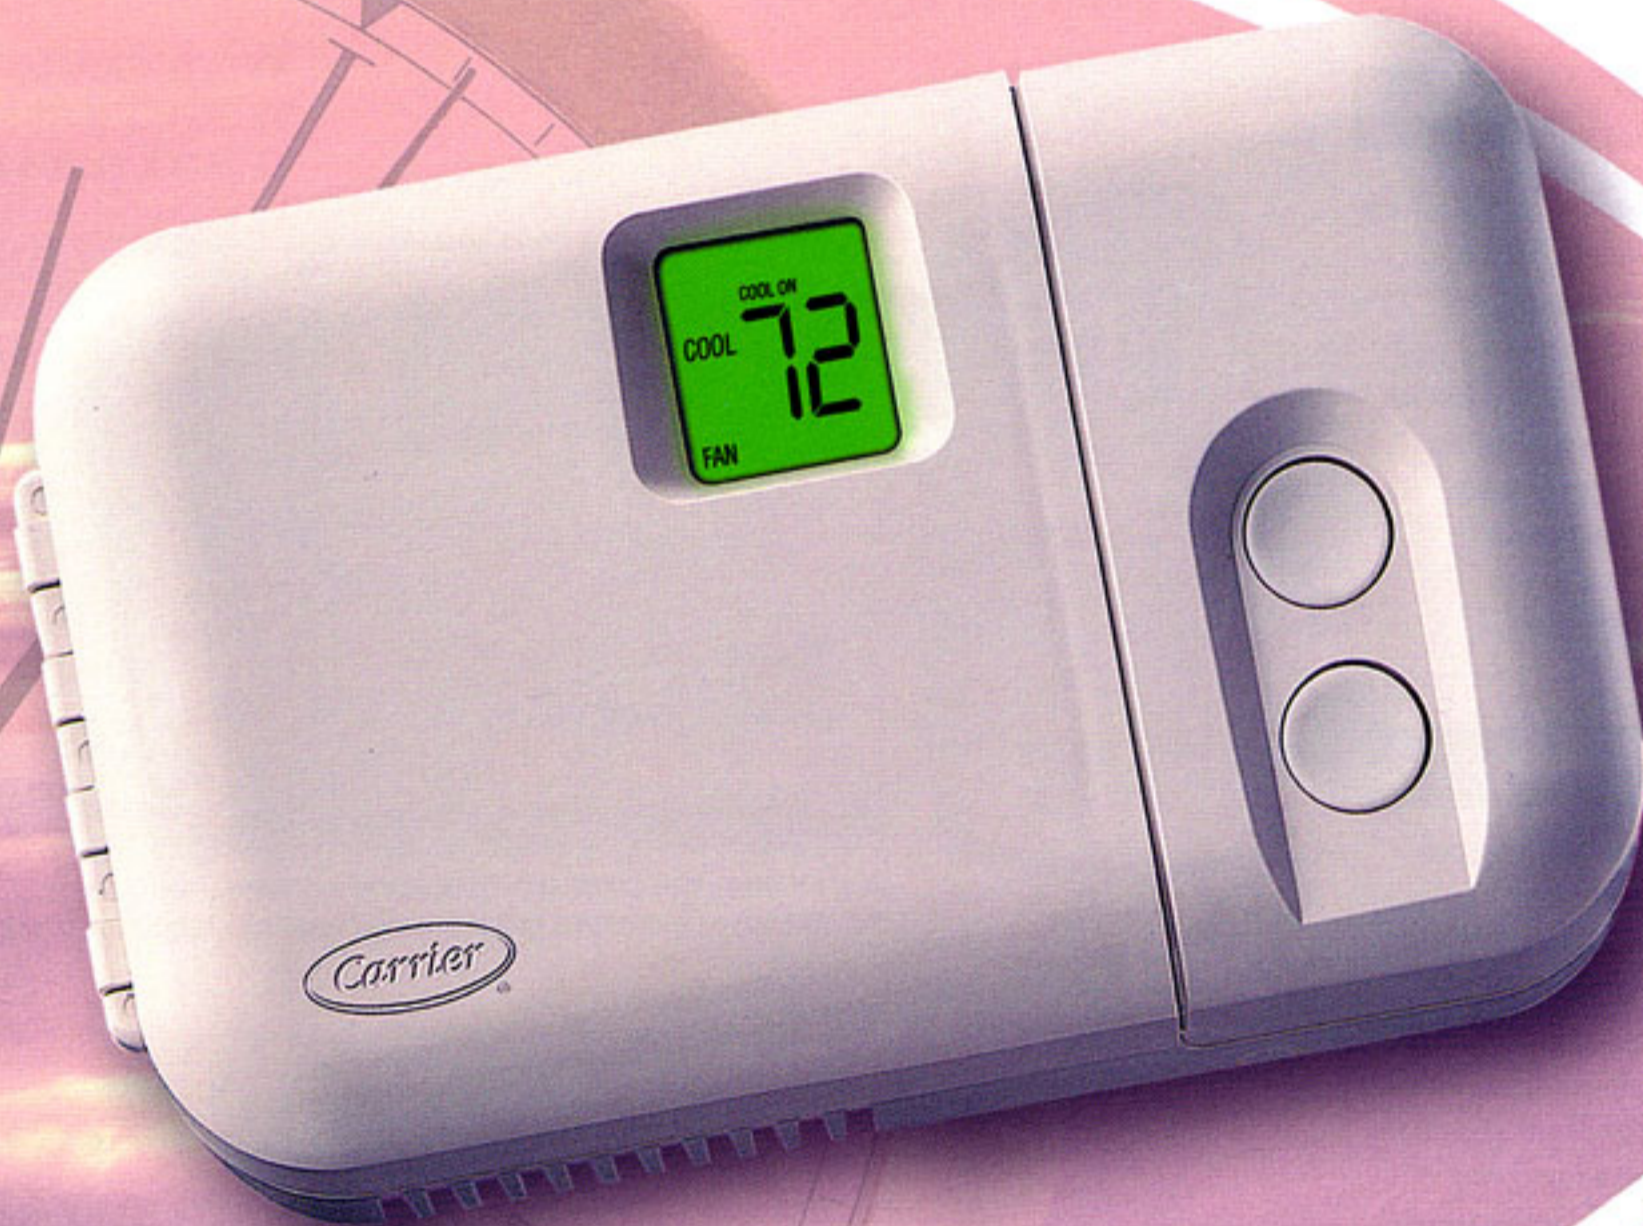

THERMOSTATS

INDOOR WEATHER AT YOUR FINGERTIPS

TAKE CONTROL OF YOUR COMFORT WITH A CARRIER THERMOSTAT.

CONTROL

Carrier's state-of-the-art thermostat employs technology to control your indoor comfort. Using the soft, responsive up and down buttons, you can simply set your desired temperature and your Carrier thermostat will take care of the rest. The backlit LCD display shows the room temperature as well as your desired temperature. This convenient display allows you to take command of your indoor weather.

COMFORT

The Carrier thermostat combines smart technology with user-friendly features for added convenience. This thermostat provides automatic control over heating and cooling with the auto changeover function. As outdoor temperatures change, this function automatically adjusts your system to heating or cooling mode so you can enjoy consistent comfort.

RELIABILITY

In addition to superior control and comfort, the Carrier thermostat helps you keep your system operating at peak performance and efficiency. The clean filter indicator will automatically remind you to change or clean your filter to keep your system operating at peak efficiency. Proper maintenance of your system helps you avoid the potential for costly repairs. Carrier's user-friendly thermostat helps you control your indoor comfort.

SIMPLICITY

- 1 Easy operation** of the mode button selects between OFF, HEAT, COOL and AUTO operation. Heat pump thermostat models also include an EMERGENCY HEAT mode.
- 2 Airflow is monitored** by the fan button. You can use this function to choose between ON or AUTO fan operation.
- 3 Simple maintenance reminder** of the clean filter indicator ensures that you keep your system operating at peak performance and efficiency.