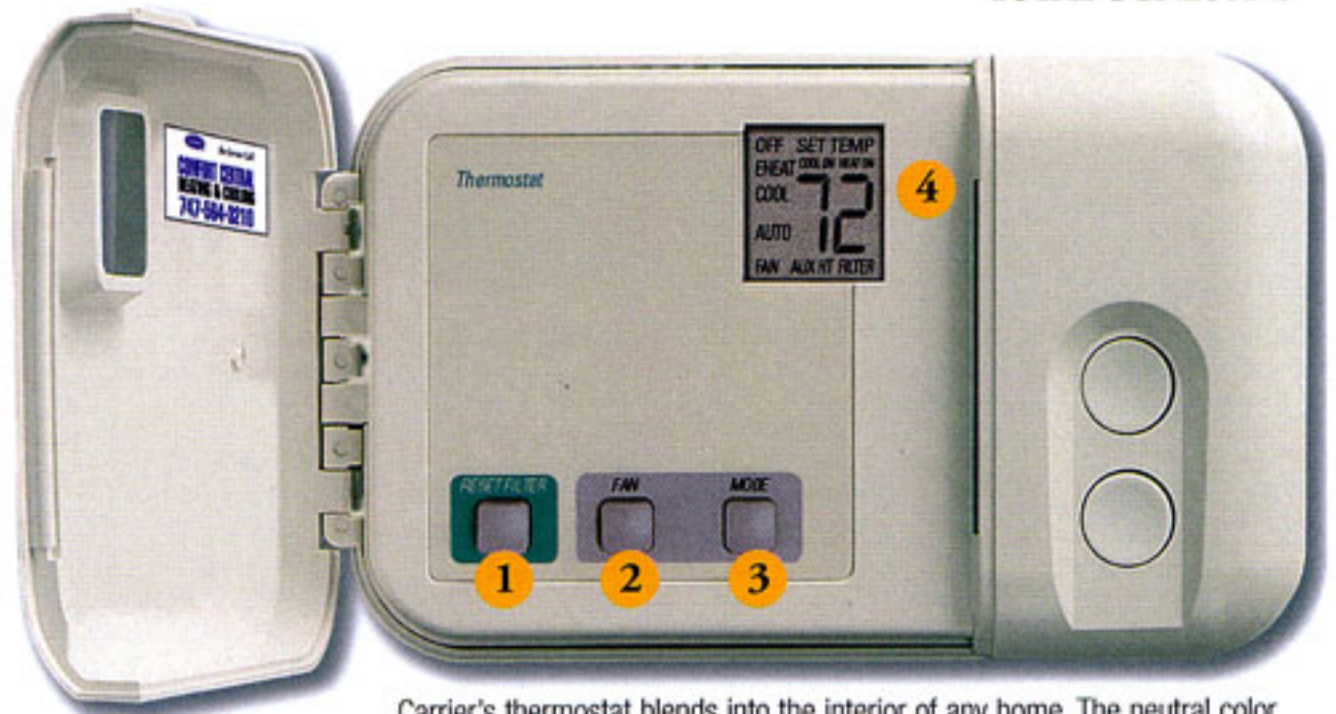

RELIABILITY

In addition to superior control and comfort, the Carrier thermostat helps you keep your system operating at peak performance and efficiency. The clean filter indicator will automatically remind you to change or clean your filter to keep your system operating at peak efficiency. Proper maintenance of your system helps you avoid the potential for costly repairs. Carrier's user-friendly thermostat helps you control your indoor comfort.

SIMPLICITY

1. **1 Easy operation** of the mode button selects between OFF, HEAT, COOL and AUTO operation. Heat pump thermostat models also include an EMERGENCY HEAT mode.
2. **2 Airflow is monitored** by the fan button. You can use this function to choose between ON or AUTO fan operation.
3. **3 Simple maintenance reminder** of the clean filter indicator ensures that you keep your system operating at peak performance and efficiency.

1. **4 Added convenience** is offered by the outdoor temperature sensor. This optional feature displays the outdoor temperature on the LCD readout.

Backlit LCD displays large, easy-to-read numbers with a back-lighting feature that is activated by the touch of a button.

TSTATCCNAC01-B
TSTATCCNHP01-B
TSTATCCN2S01-B

Carrier's thermostat blends into the interior of any home. The neutral color and streamlined appearance makes this thermostat very homeowner friendly.

Battery-free operation
Even in the event of a power outage, settings are stored indefinitely.

WARRANTY

Carrier guarantees your indoor comfort with written product warranties. This thermostat is covered by a **five-year limited warranty**. Extended warranties are also available. Ask your Carrier dealer for details.

Carrier

www.carrier.com

A member of the United Technologies Corporation family.
Stock Symbol UTX.

© Carrier Corporation 2003

08TS-TA19

Manufacturer reserves the right to discontinue, or change at any time, specifications or designs without notice or without incurring obligations.