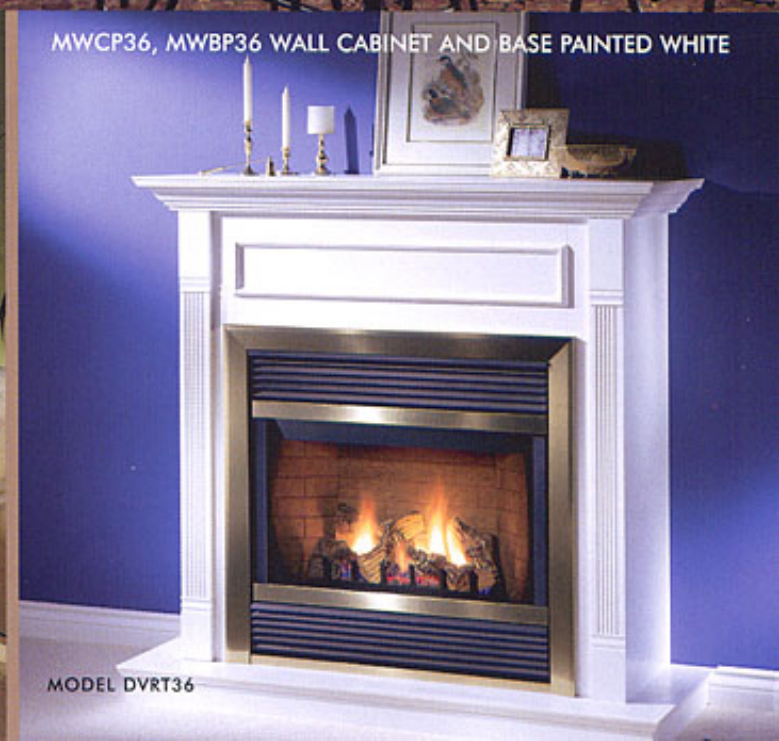

MODEL DVRT36