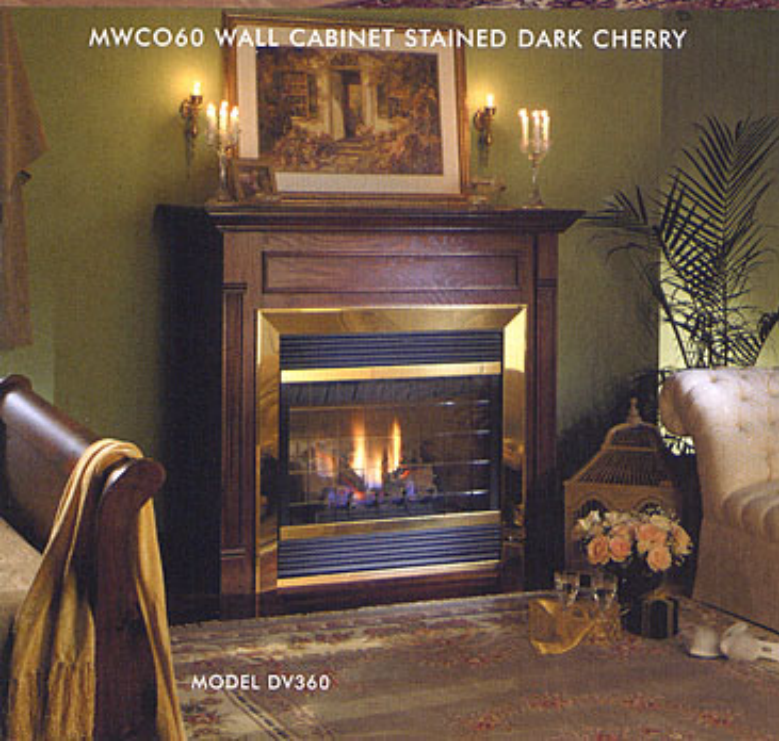

MODEL 39BDVR

MODEL DVRT36

MODEL DV360